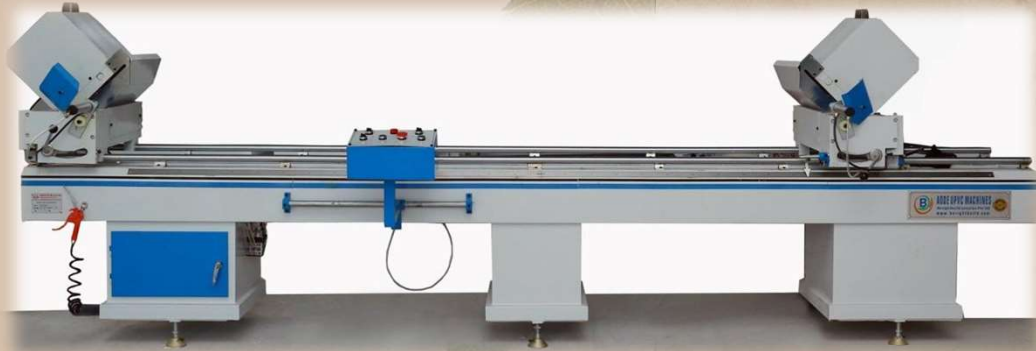

# Manufacturing Facility

- ❖ 5000 SFT Manufacturing Facility
- ❖ Automated Seam less Joint welding machines
- ❖ SPMs for cutting, copying and slot cutting machines

Double Head Cutting machine

Double Head Automatic welding machine